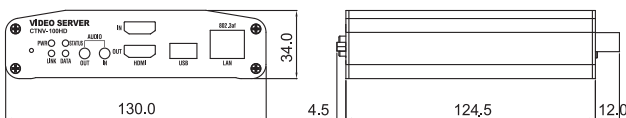

[Dimensions]